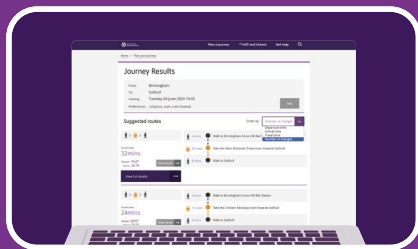

Select 'Plan my journey'.

You'll then see a list of route options with departure times and estimated journey times. You can filter results to see the journeys that are the fastest, have fewer changes and less walking.

Simply choose the right route for you. Once you've chosen your route you can view more details and prices.

If it's easier, you can save or print off the directions.

Make sure you have the right ticket or fare for your journey and **you're ready to go.**